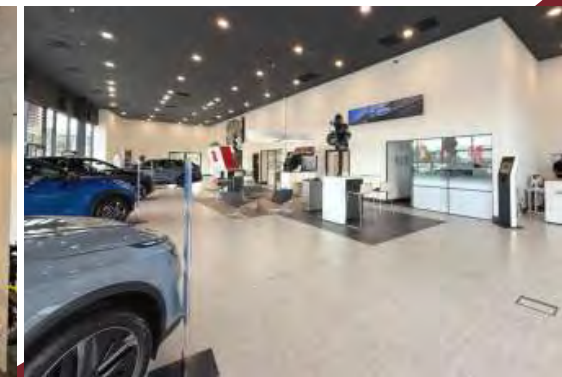

DEALERSHIP WORKS

With an impressive back catalogue of projects, Rosebirch have a proud history of delivering automotive dealerships for our clients.

With an experienced team we have worked on dealerships for most of the major automotive manufacturers, delivering showrooms all over the UK.