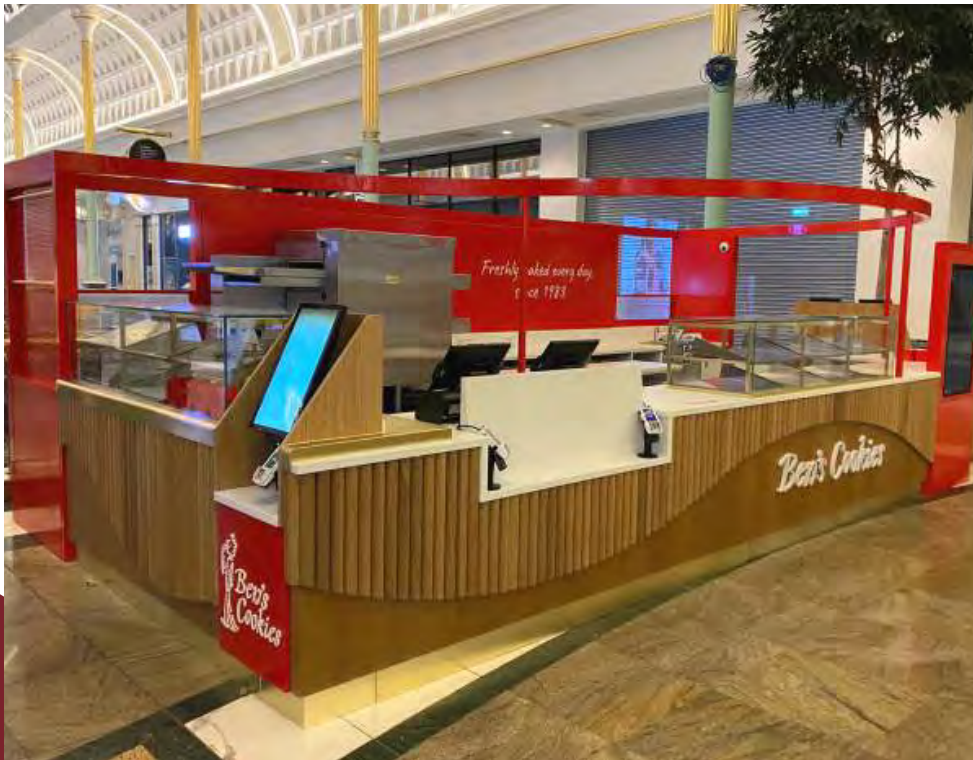

- Avionite
- Hi Macs
- Tristone
- Corian
- Krion
- Staron

MALL KIOSK PROJECTS

We delivered full planning, coordination and installation of a stand-alone retail kiosk including setting out design of the unit utilising the clients existing brand identity. The coordinating role included obtaining design approval with landlord's agents and gaining local authority consent. Manufactured in our factory and delivered to site for assembly as this minimised the time on site.